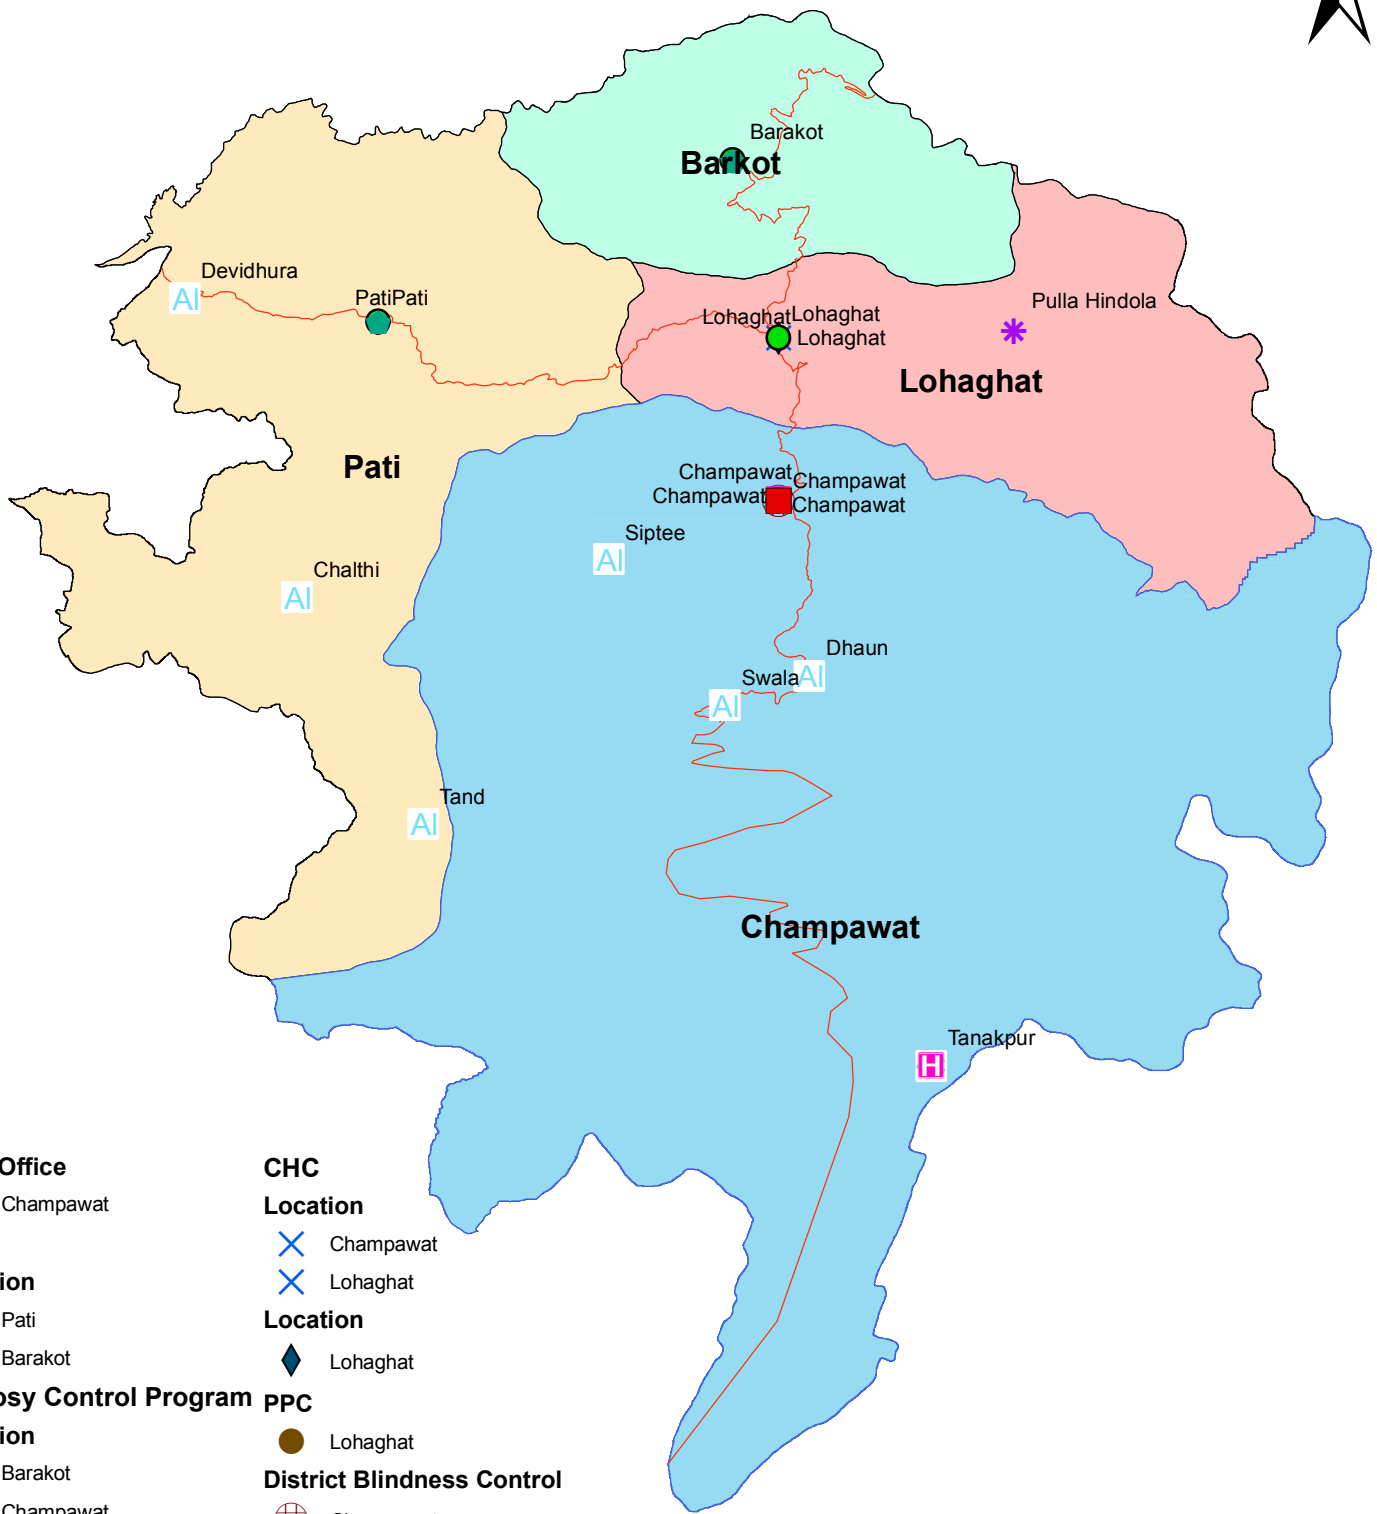

Medical Infrastructure In Champawat

CMO Office

■ Champawat

PHC

Location

- ◆ Pati
- ◆ Barakot

Leprosy Control Program

Location

- Barakot
- Champawat
- Lohaghat
- Pati

Female Hospital

Location

- Tanakpur
- Champawat
- ⊕ Civil Hospital

CHC

Location

- × Champawat
- × Lohaghat

Location

- ◆ Lohaghat

PPC

- Lohaghat

District Blindness Control

- ⊕ Champawat

Location

- ◆ Champawat
- AI Government Allopathic Hospital

Roads

- barakot
- champawat
- lohaghat
- pati
- Champa dist poly