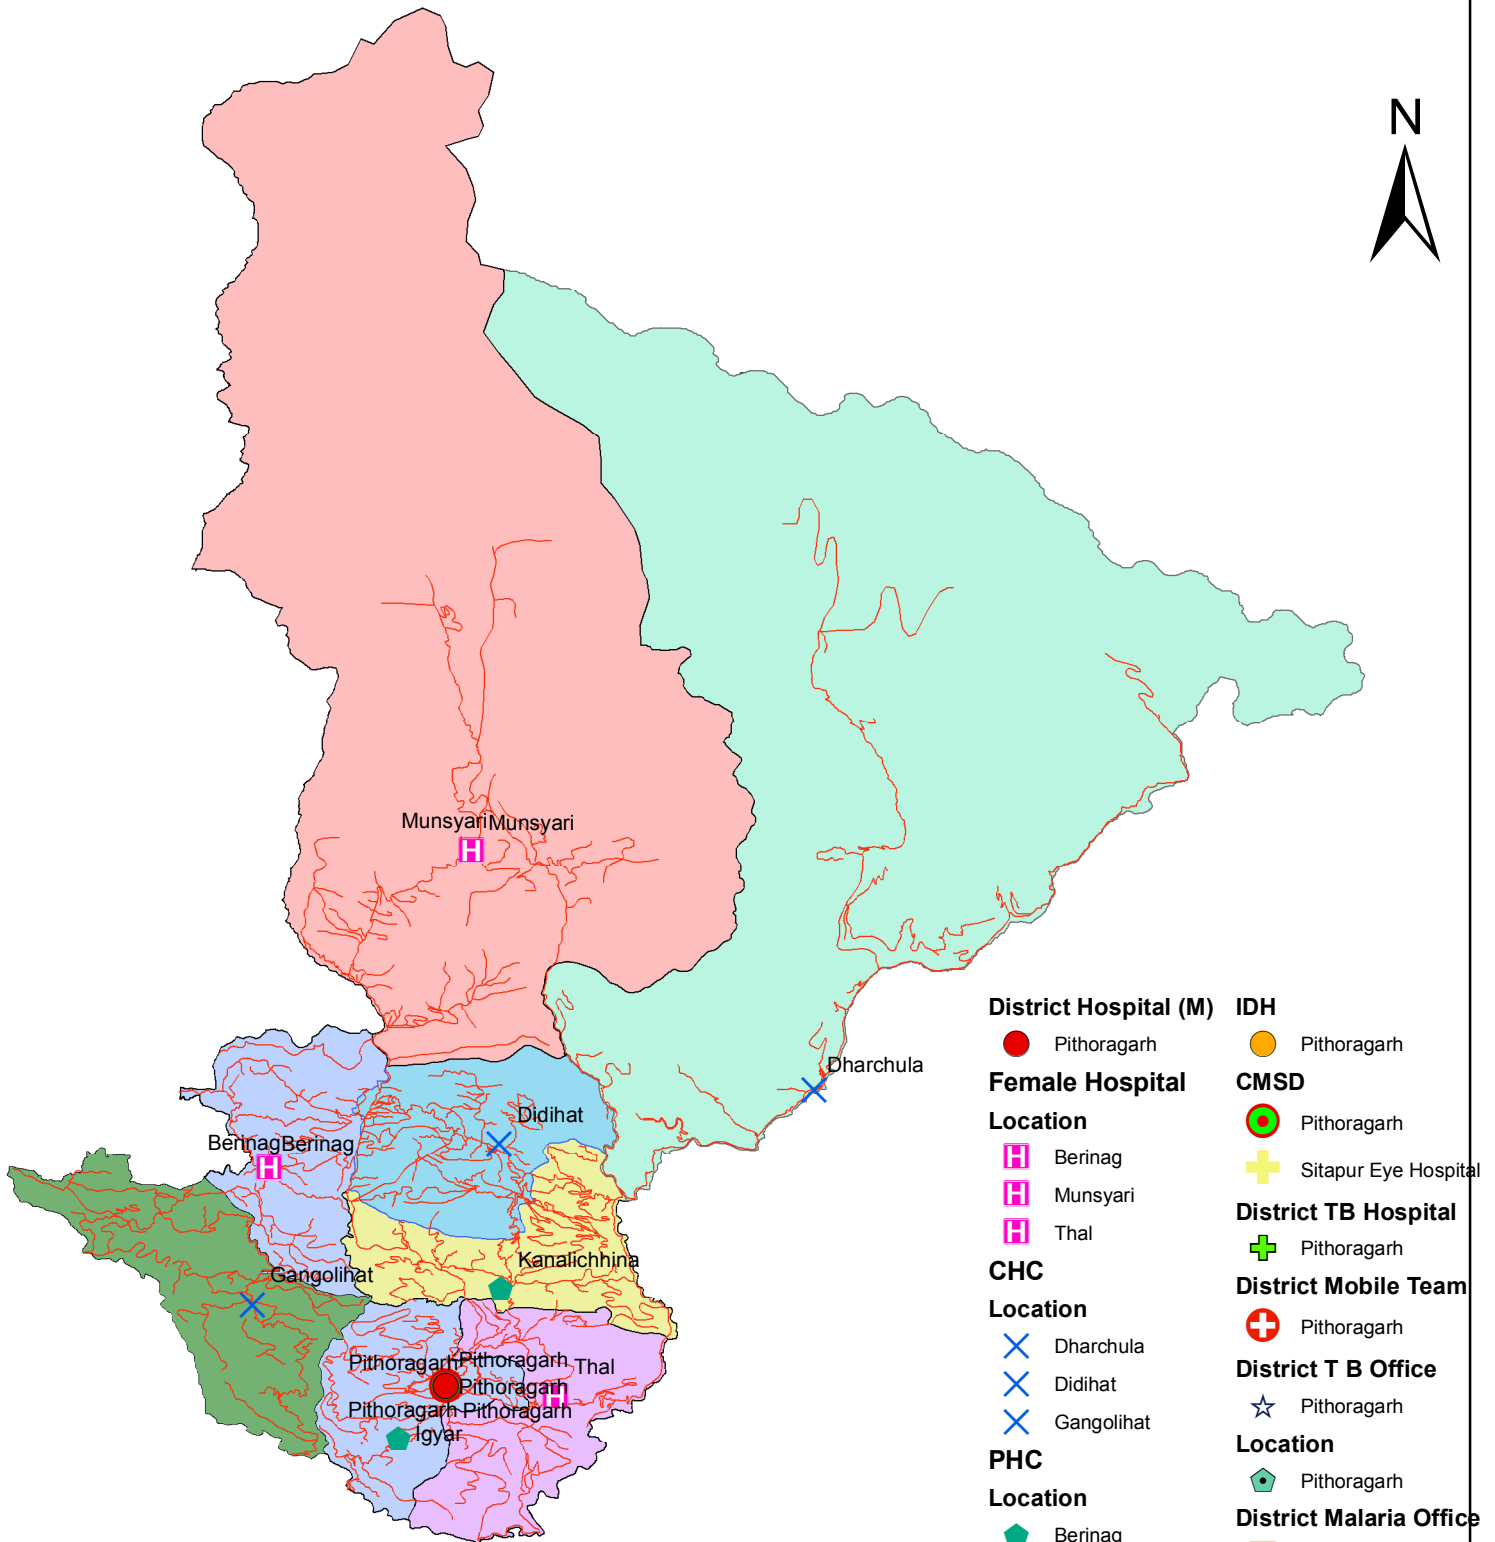

Health Infrastructure In Pithoragarh

- District Hospital (M)**
 - Pithoragarh
- Female Hospital**
 - Berinag
 - Munsyari
 - Thal
- CHC**
 - × Dharchula
 - × Didihat
 - × Gangolihat
- PHC**
 - ◆ Berinag
 - ◆ Igyar
 - ◆ Kanalichhina
 - ◆ Munsyari
- Police Hospital**
 - Pithoragarh
- ANM Training Center**
 - Pithoragarh
- PPC**
 - Pithoragarh
- IDH**
 - Pithoragarh
- CMSD**
 - Pithoragarh
 - Sitapur Eye Hospital
- District TB Hospital**
 - Pithoragarh
- District Mobile Team**
 - Pithoragarh
- District T B Office**
 - ★ Pithoragarh
- Location**
 - ◆ Pithoragarh
- District Malaria Office**
 - Pithoragarh
- District Hospital(f)**
 - ◆ Pithoragarh
- CMO OFFICES**
 - Pithoragarh