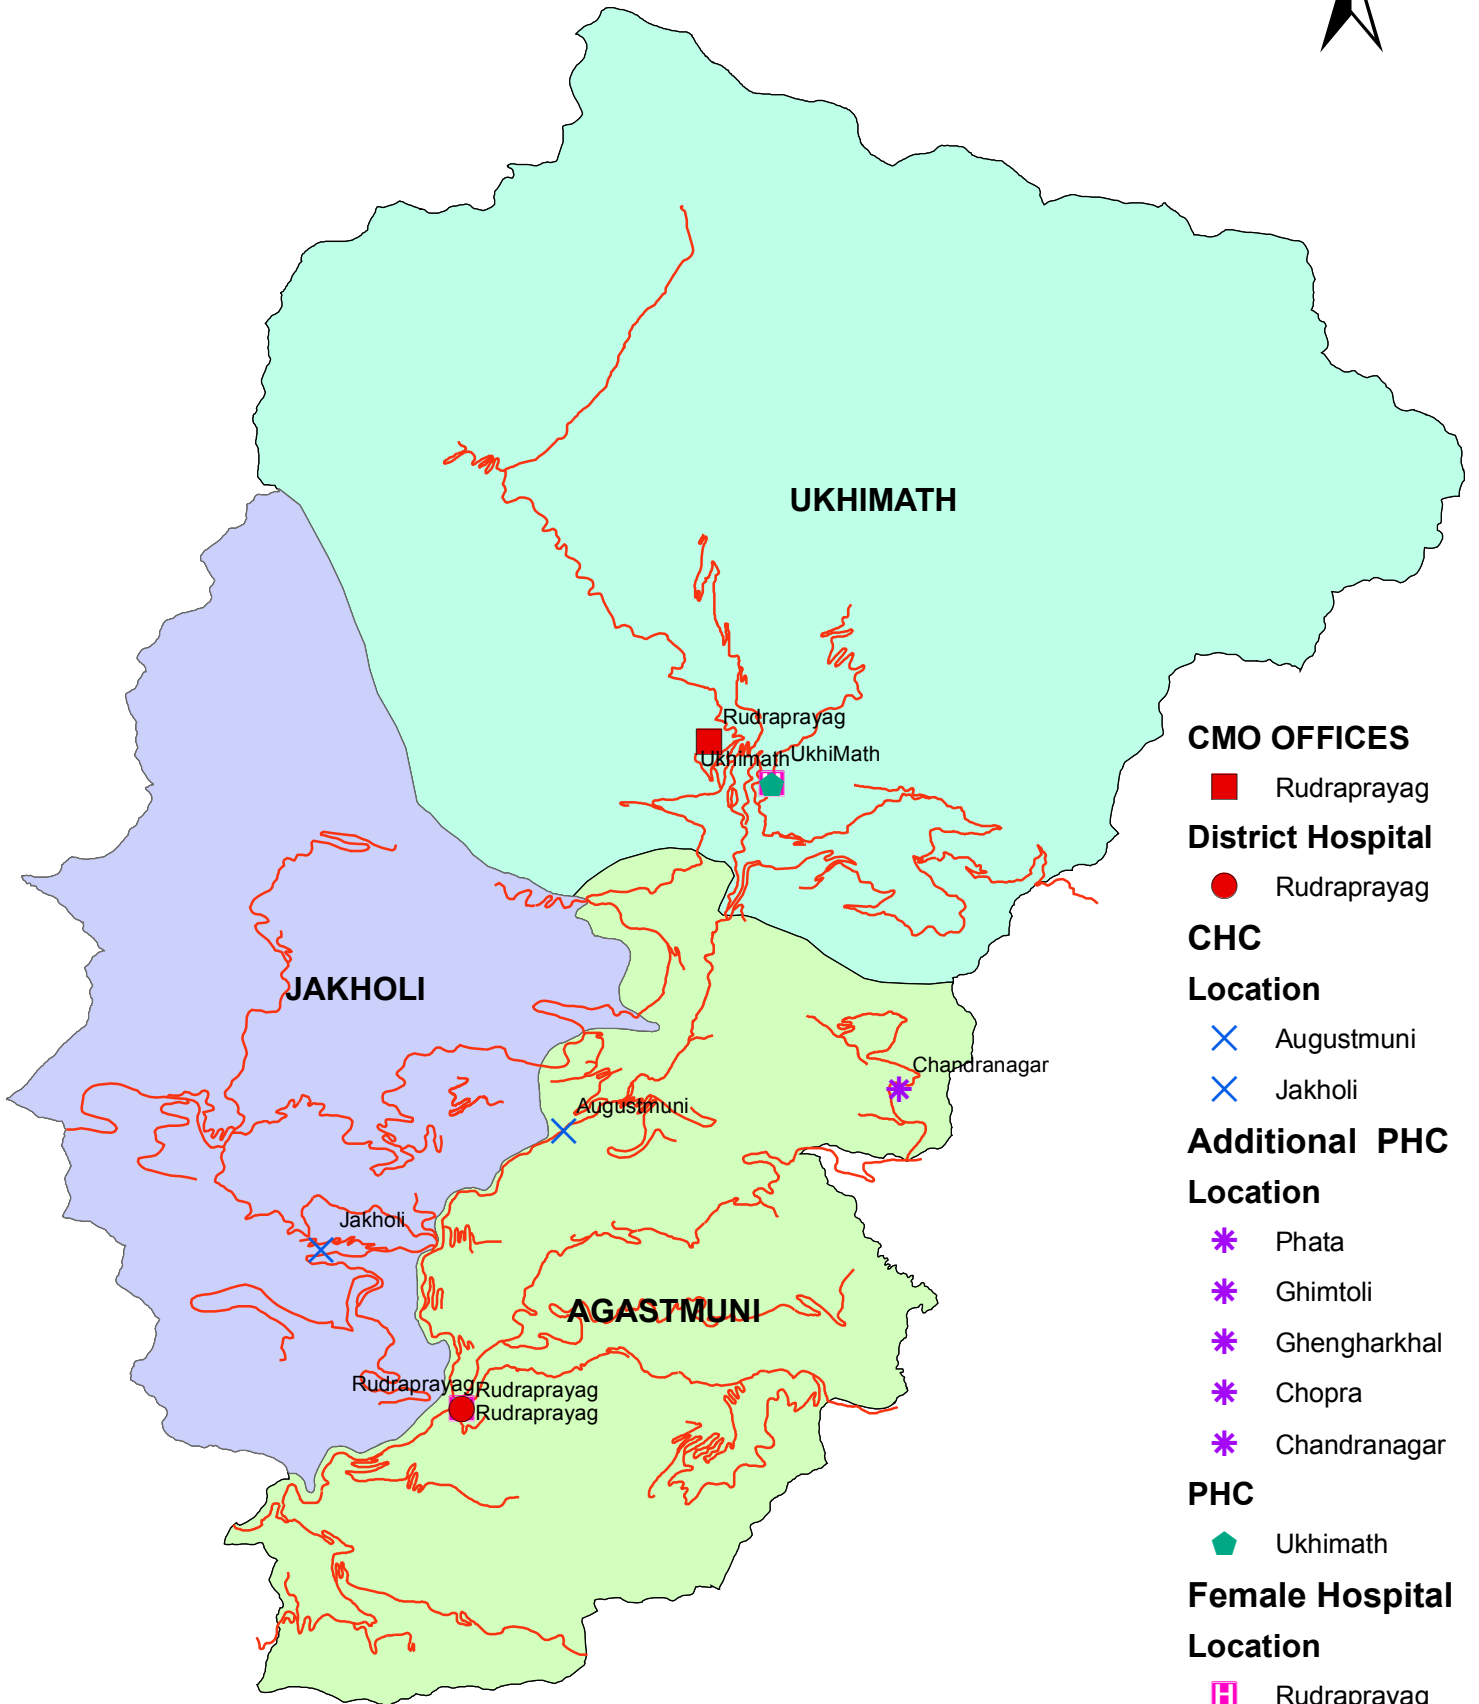

# Rudraprayag Medical Infrastructure

**CMO OFFICES**

■ Rudraprayag

**District Hospital**

● Rudraprayag

**CHC**

**Location**

× Augustmuni

× Jakholi

**Additional PHC**

**Location**

\* Phata

\* Ghimtoli

\* Ghengharkhal

\* Chopra

\* Chandranagar

**PHC**

◆ Ukhimath

**Female Hospital**

**Location**

■ Rudraprayag

■ Ukhimath

**T B Clinic**

◆ Rudraprayag